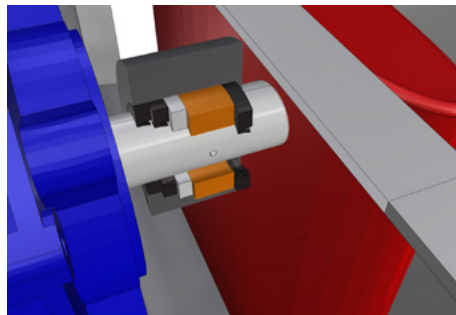

# Keels mechanism

---

With the keels inside the draft of the boat is less than 70 cm (2 feet) the rudders are also retractable.

The keels are operated with 2 separated 48 Volt DC electric actuators a manual system can be used in case of blackout or any other failure.