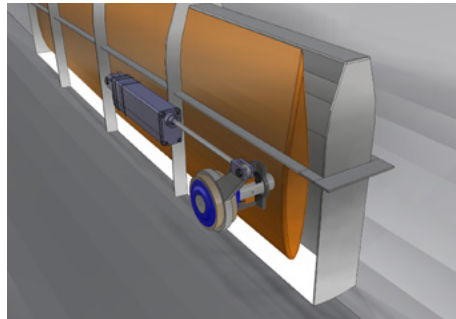

# Keels mechanism

---

With the keels inside the draft of the boat is less than 70 cm (2 feet) the rudders are also retractable.

The keels are operated with 2 separated 48 Volt DC electric actuators a manual system can be used in case of blackout or any other failure.