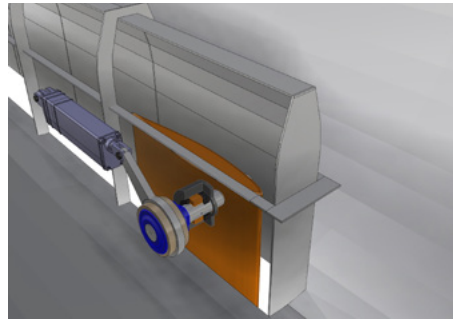

# Keels mechanism

---

With the keels inside the draft of the boat is less than 70 cm (2 feet) the rudders are also retractable.

The keels are operated with 2 separated 48 Volt DC electric actuators a manual system can be used in case of blackout or any other failure.