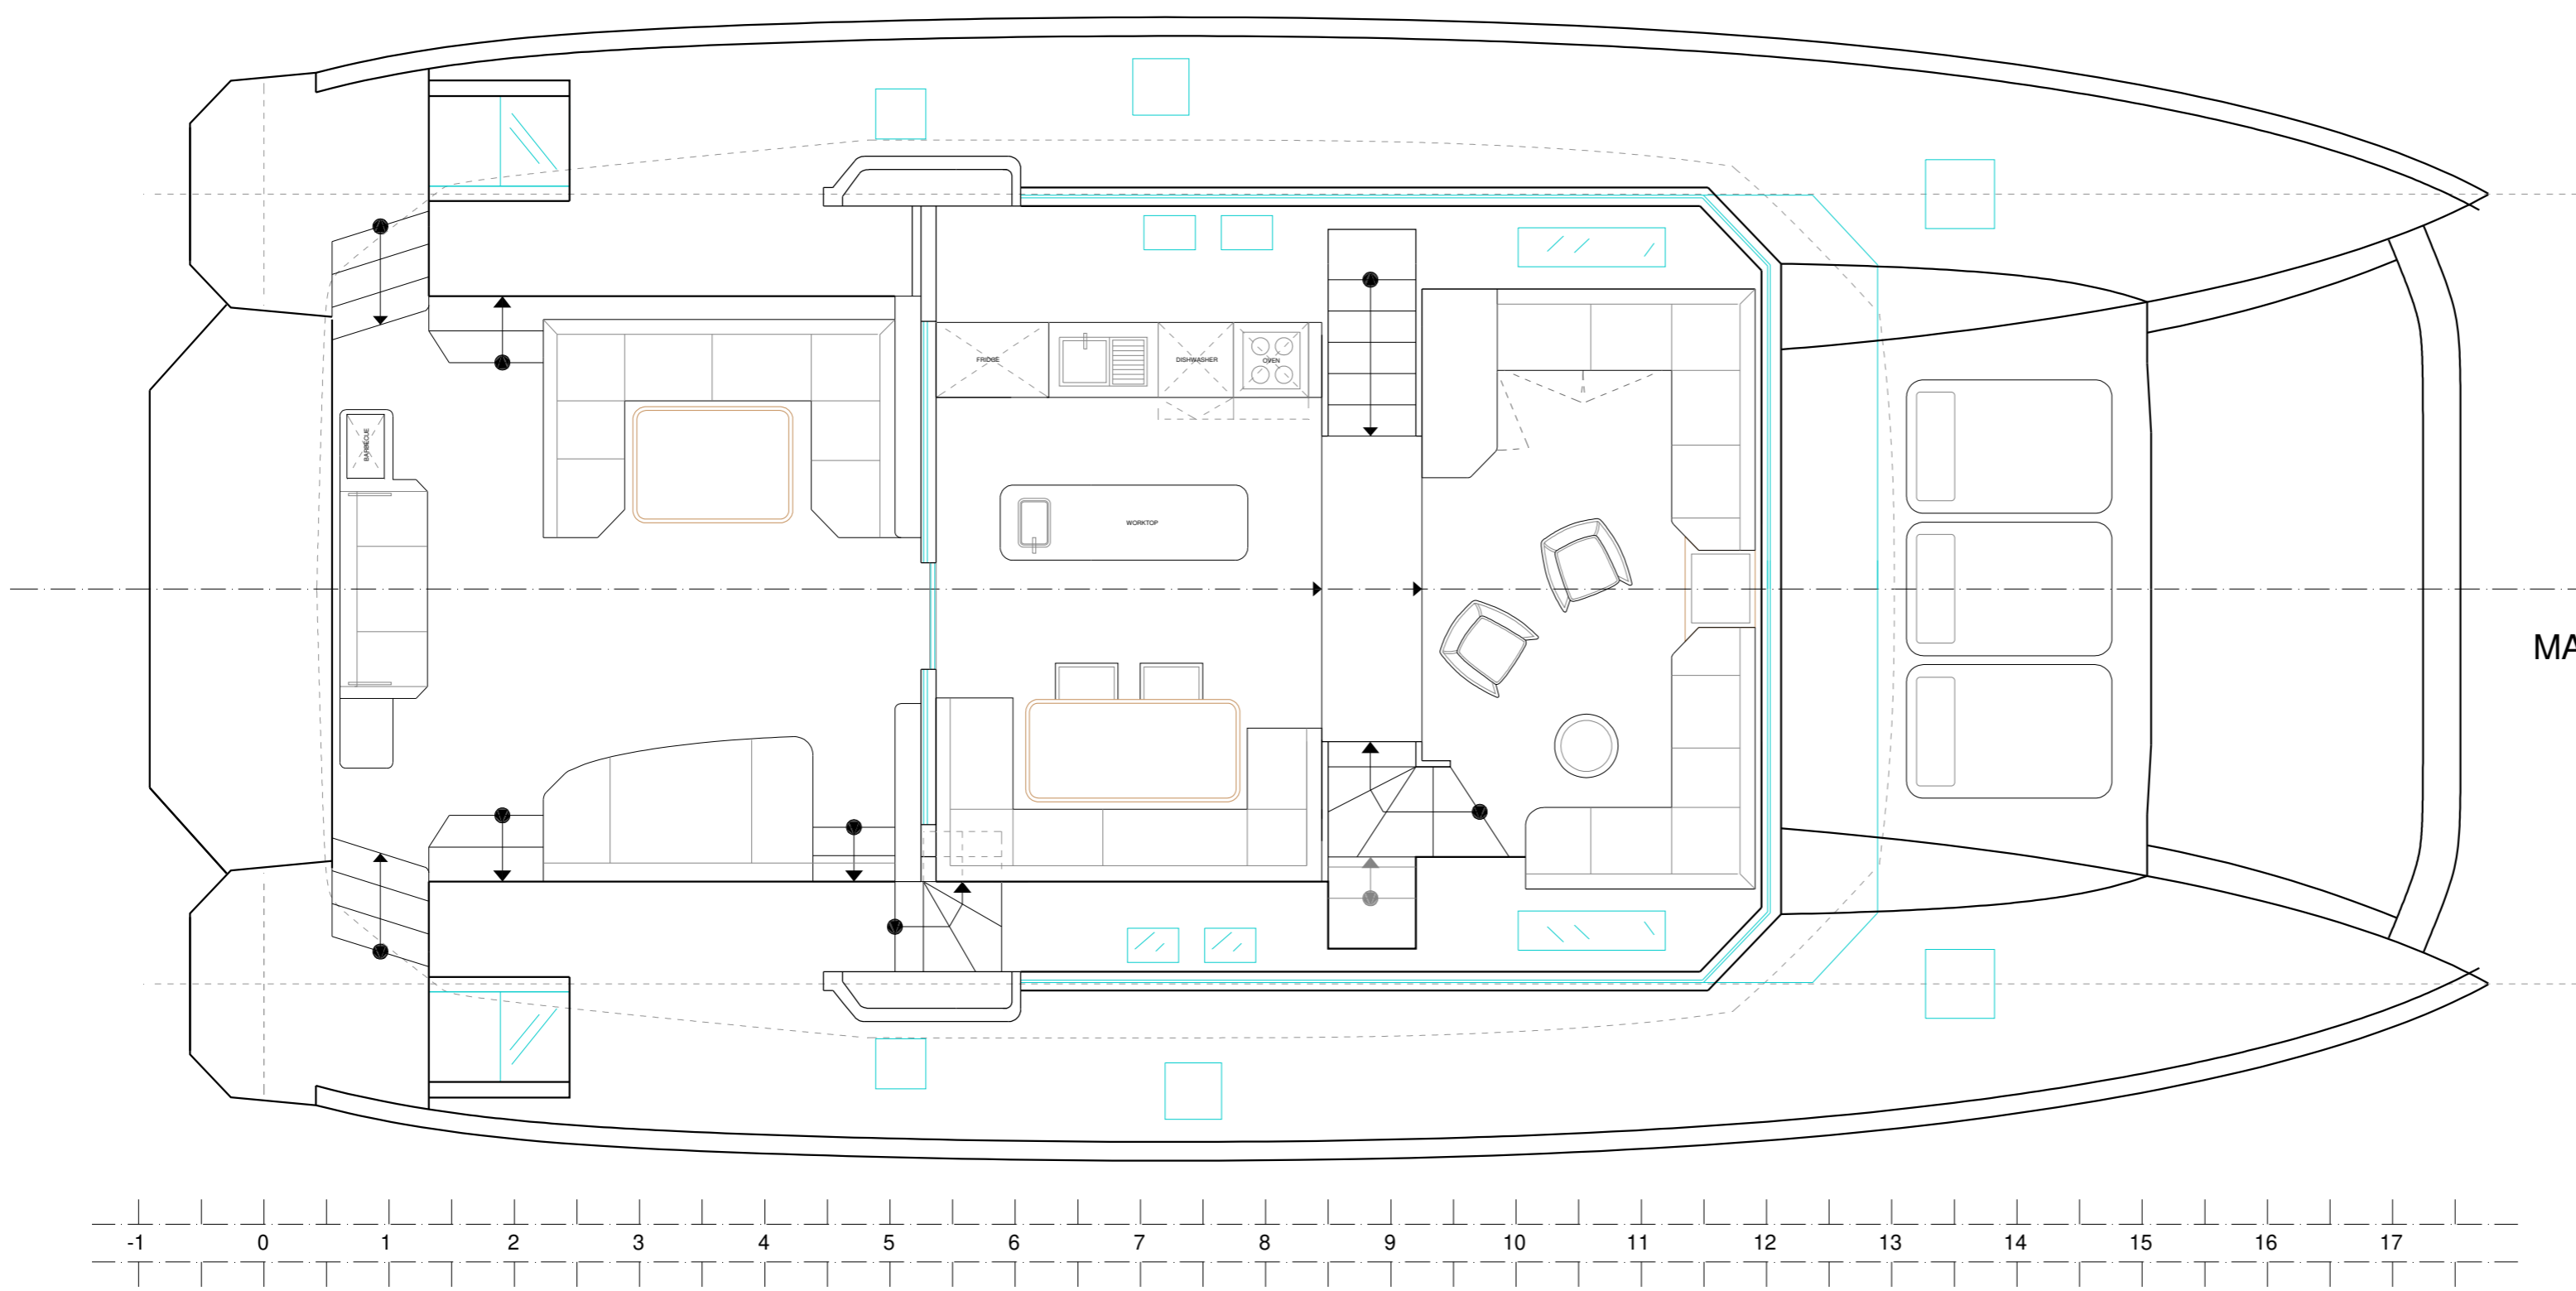

DRAFT IN PROGRESS

PROFILE

FLY BRIDGE/ENCLOSED

MAIN DECK

LOWER DECK

18740

PORTOFINO 60 - POWER - Classic PRELIMINARY LAYOUT			
Yard Ref.:	Drawing No.:		
Cat60P	STS_Portofino60_GA_003		
Drawn by:	Class:	Format: A1	Scale: 1:50
	<b>BATURA</b> STUDIO	Size: 594 X 841	Date: 20-09-2023
<small>© This drawing remains the property of Batura Studio and cannot be used or copied without prior written permission. info@baturastudio.it</small>			