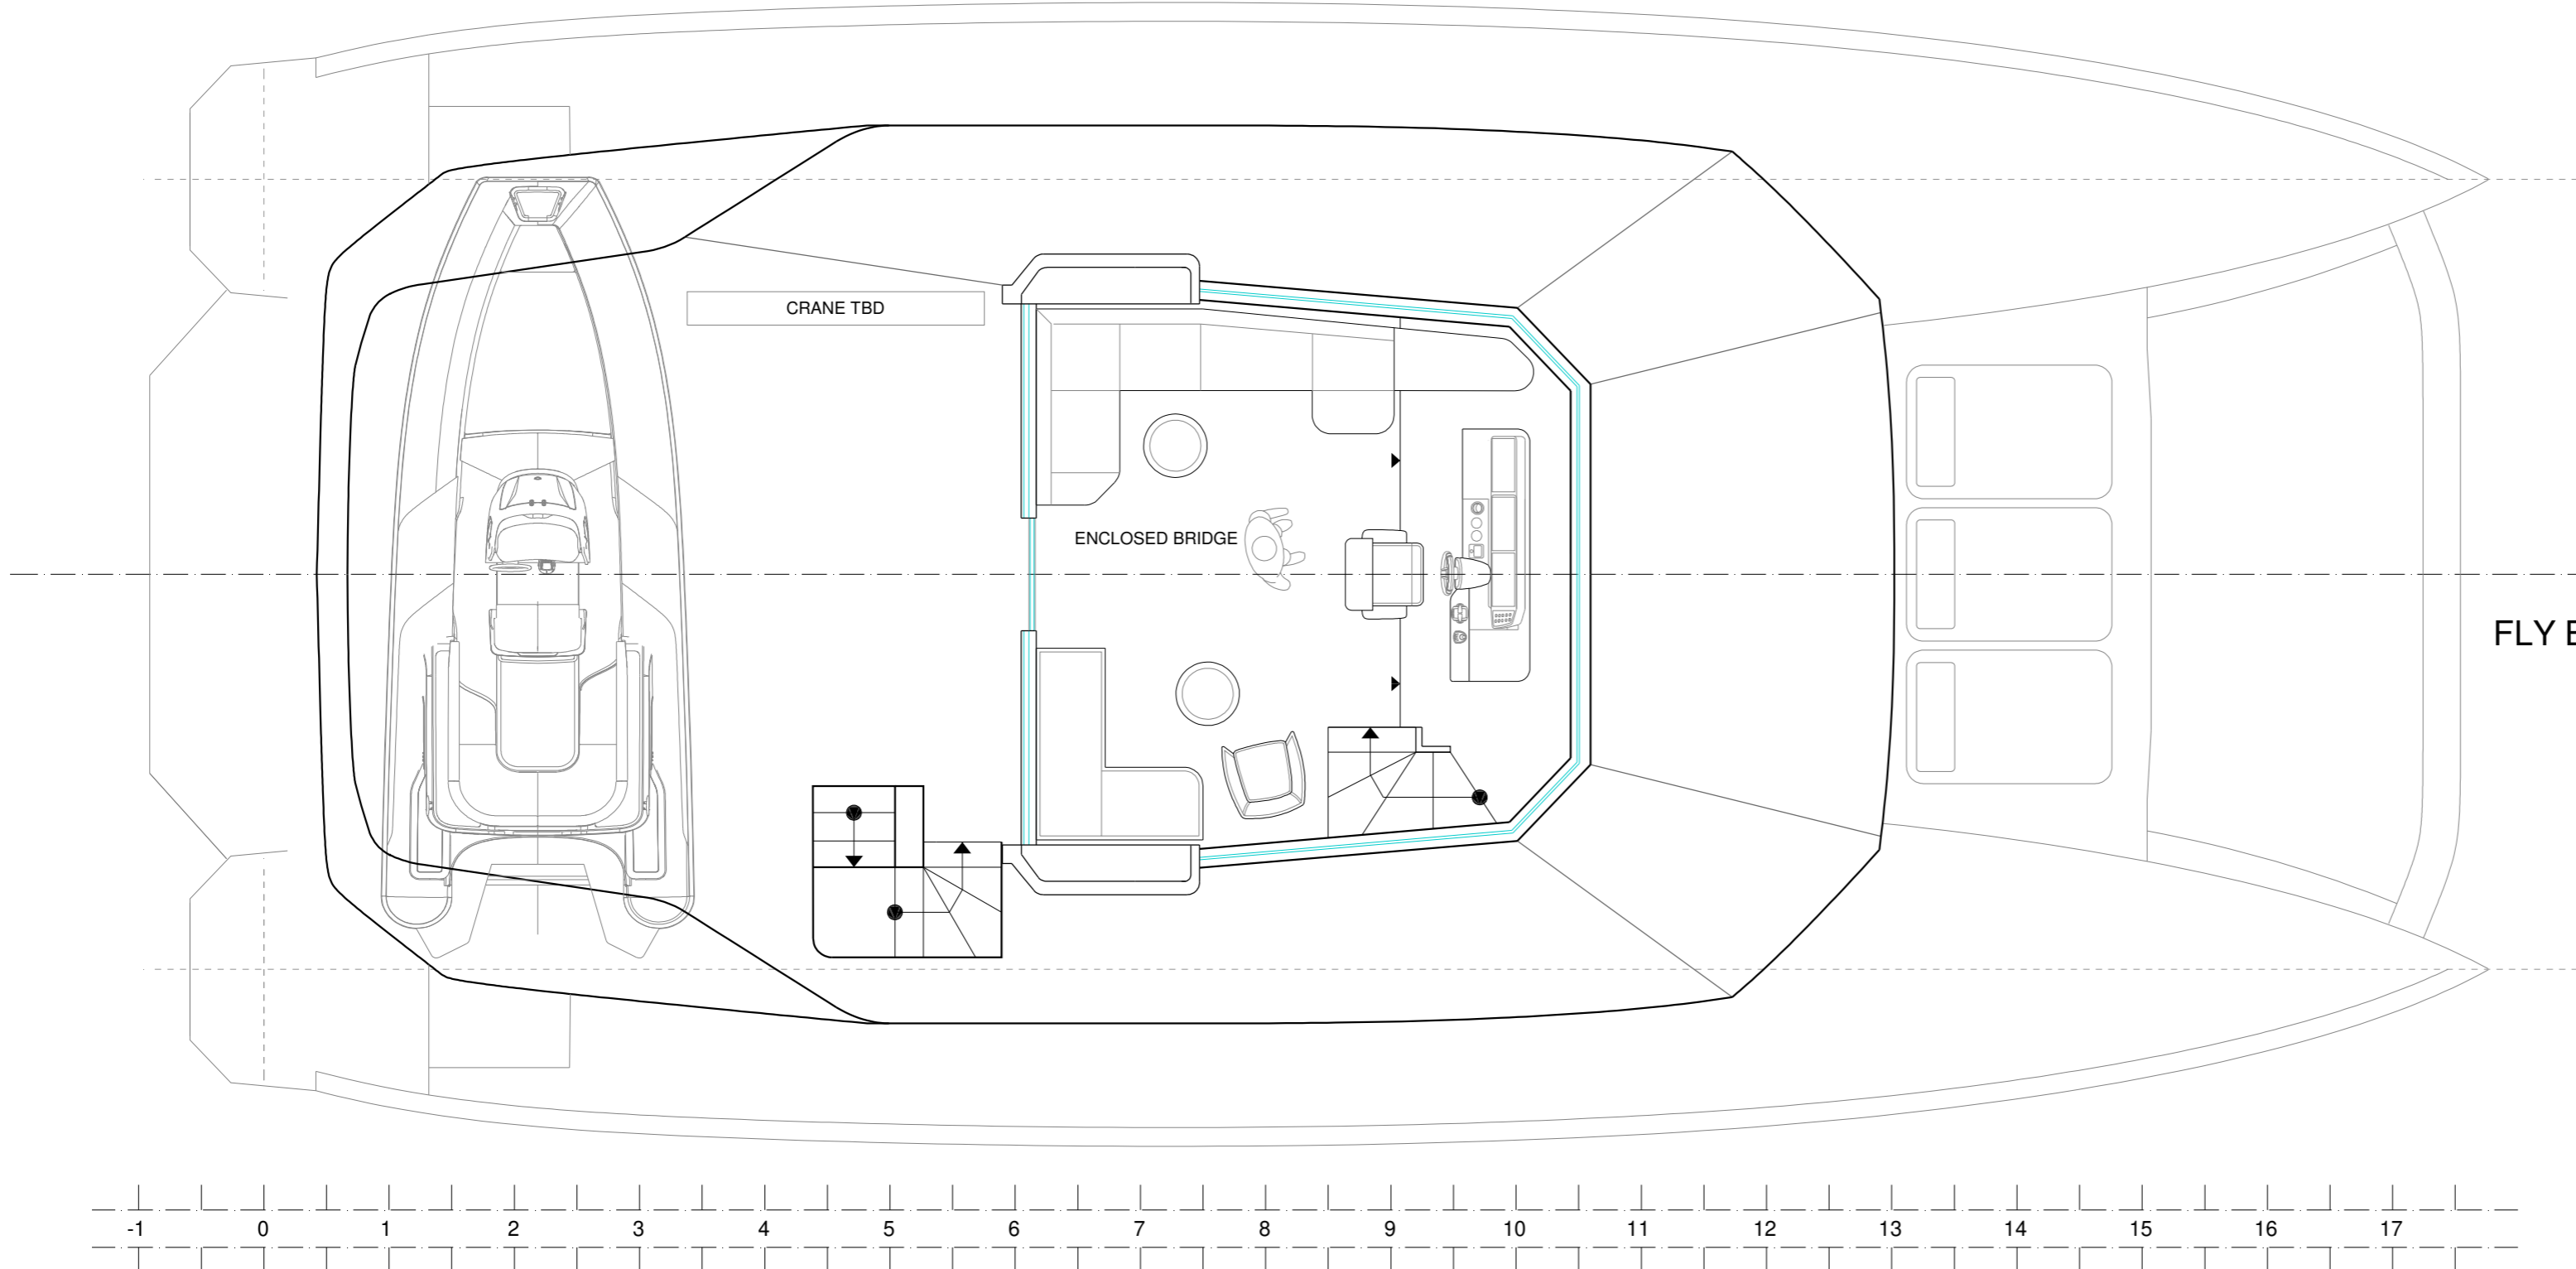

DRAFT IN PROGRESS

PROFILE

FLY BRIDGE/ENCLOSED

MAIN DECK

LOWER DECK

18740

PORTOFINO 60 - POWER - Classic PRELIMINARY LAYOUT			
Yard Ref.:	Drawing No.:		
Cat60P	STS_Portofino60_GA_003		
Drawn by:	Class:	Format: A1	Scale: 1:50
	<b>BATURA</b> STUDIO	Size: 594 X 841	Date: 20-09-2023
<small>© This drawing remains the property of Batura Studio and cannot be used or copied without prior written permission. info@baturastudio.it</small>			