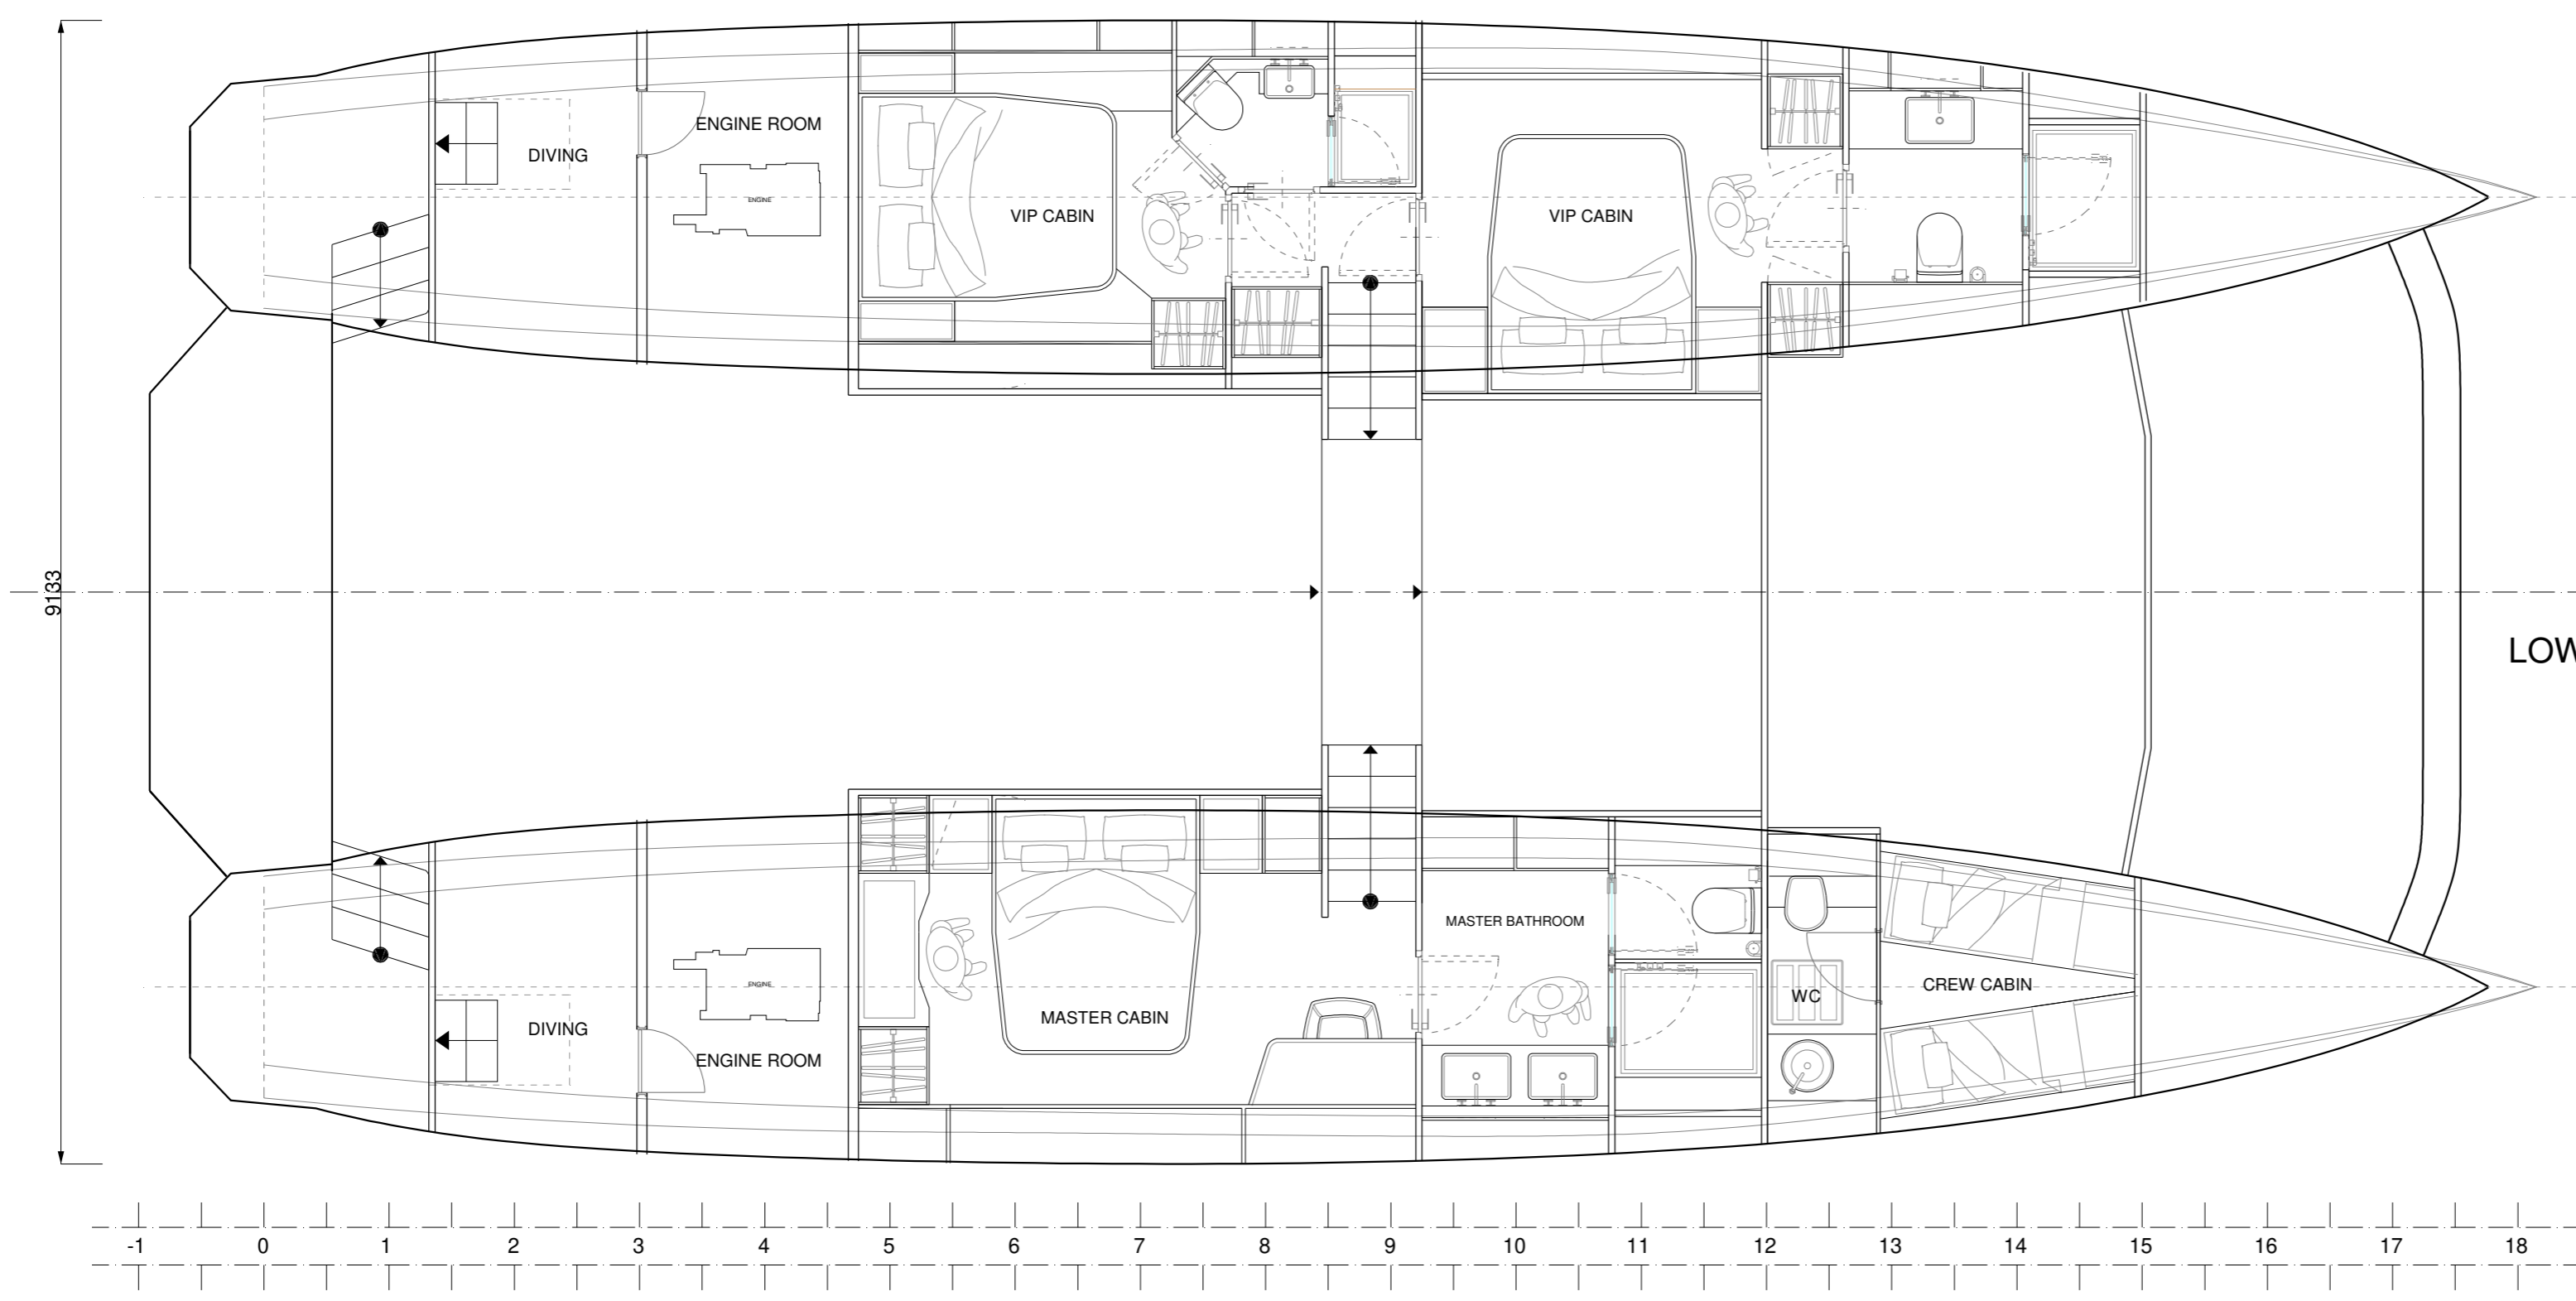

DRAFT IN PROGRESS

PROFILE

FLY BRIDGE/ENCLOSED

MAIN DECK

LOWER DECK

18740

PORTOFINO 60 - POWER - Classic PRELIMINARY LAYOUT			
Yard Ref.:	Drawing No.:		
Cat60P	STS_Portofino60_GA_003		
Drawn by:	Class:	Format: A1	Scale: 1:50
	<b>BATURA</b> STUDIO	Size: 594 X 841	Date: 20-09-2023
<small>© This drawing remains the property of Batura Studio and cannot be used or copied without prior written permission. info@baturastudio.it</small>			