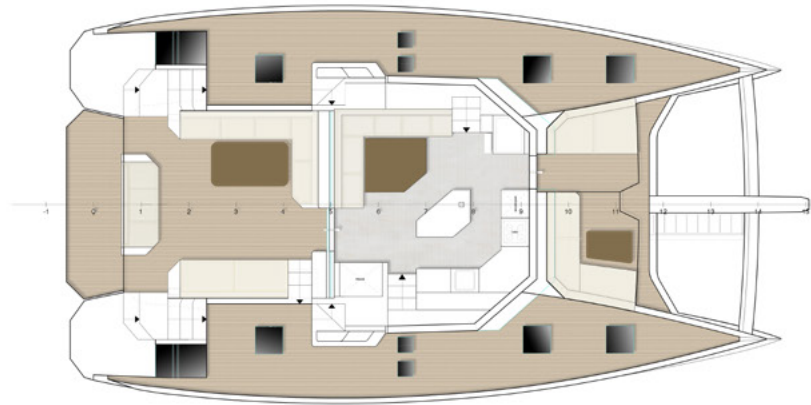

SHIPYARD
PORTOFINO

DUBAI

Specifics

GENERAL SPECIFICATION

LENGTH OVERALL	15,7 M / 51 FT
LENGTH WATERLINE	13,9 M / 45 FT
BEAM OVERALL	8,4 M / 27 FT
DRAUGHT	1,3 M / 4,3 FT
AIR DRAUGHT (WITHOUT ANTENNA)	26,3 M / 86 FT
LIGHT DISPLACEMENT	16500 KG / 36380 LBS
PAYLOAD CAPACITY	12 PASSENGERS / 1080 KG
ENGINE	2 X YANMAR 4JH57 (57HP)
FUEL TANK	2 X 500 L / 132 US GAL
FRESH WATER TANK	2 X 380 L / 100 US GAL
BLACK WATER TANK	2 X 260 L / 68 US GAL
GRAY WATER TANK	2 X 225 L / 59 US GAL
CLASSIFICATION	A
CABINS	3 CABINS

RIGGING AND SAILS

MAST	DECK-STEPPED ANODIZED ALUMINIUM MAST, 2 LEVELS OF SPREADERS
MAIN SAIL AREA	85 M2 / 915 SQFT
JIB AREA	52 M2 / 559 SQFT
SELF TACKING JIB	YES
CODE ZERO AREA	100 M2 / 1076 SQFT
GENNAKER AREA	120 M2 / 1292 SQFT

CONSTRUCTION

HULL	ALUMINIUM 5083
SUPERSTRUCTURE	ALUMINIUM 5083
SYSTEM VOLTAGE	48/24
BATTERY BANK	40 KW LITHIUM 48 V

Layout

Exterior

Portofino 47 is the new catamaran presented by Portofino Shipyards. It was designed to optimize the guest experience and all the on-board services. One of the main features, which sets it apart from other catamarans, is the amidship engine room.

Exterior

Portofino 47 has a unique layout. Outside and inside spaces are optimized to increase guest's comfort and privacy, emphasizing connection with sea and the on-board experience. The stern area is completely editable thanks to the modular sofa and the lifting platform.