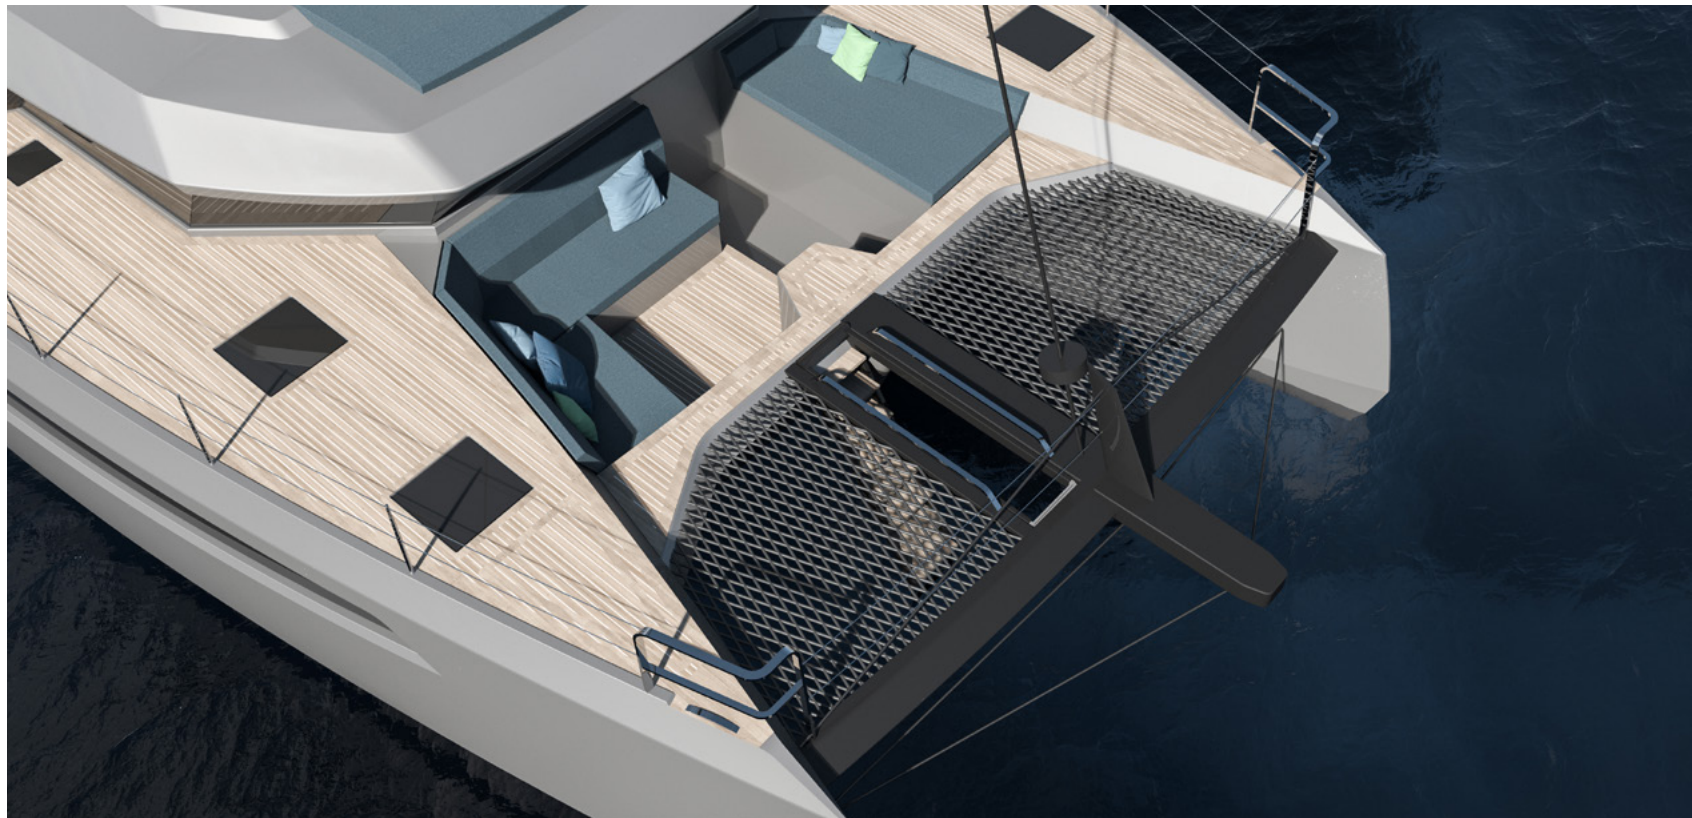

CONSTRUCTION

HULL	ALUMINIUM 5083
SUPERSTRUCTURE	ALUMINIUM 5083
SYSTEM VOLTAGE	48/24
BATTERY BANK	40 KW LITHIUM 48 V

Layout

Exterior

Portofino 47 is the new catamaran presented by Portofino Shipyards. It was designed to optimize the guest experience and all the on-board services. One of the main features, which sets it apart from other catamarans, is the amidship engine room.

Exterior

Exterior

Exterior

The bow area features a door that allows access to the lounge where guests can relax and enjoy outside space. The forward ladder allows access to the sea. The architecture of the exteriors is focused on overlapped surfaces that define both the shape and the function of the spaces.

Exterior

Portofino 47 has a unique layout. Outside and inside spaces are optimized to increase guest's comfort and privacy, emphasizing connection with sea and the on-board experience. The stern area is completely editable thanks to the modular sofa and the lifting platform.