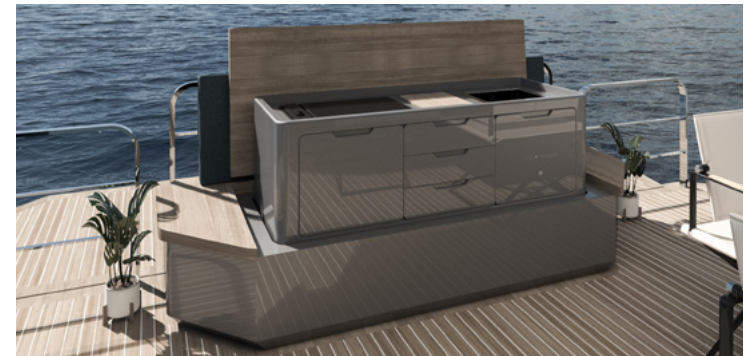

CONSTRUCTION

HULL	ALUMINIUM 5083
SUPERSTRUCTURE	ALUMINIUM 5083
SYSTEM VOLTAGE	48/24
BATTERY BANK	40 KW LITHIUM 48 V

Layout

Exterior

Portofino 47 is the new catamaran presented by Portofino Shipyards. It was designed to optimize the guest experience and all the on-board services. One of the main features, which sets it apart from other catamarans, is the amidship engine room.

Exterior

Portofino 47 has a unique layout. Outside and inside spaces are optimized to increase guest's comfort and privacy, emphasizing connection with sea and the on-board experience. The stern area is completely editable thanks to the modular sofa and the lifting platform.