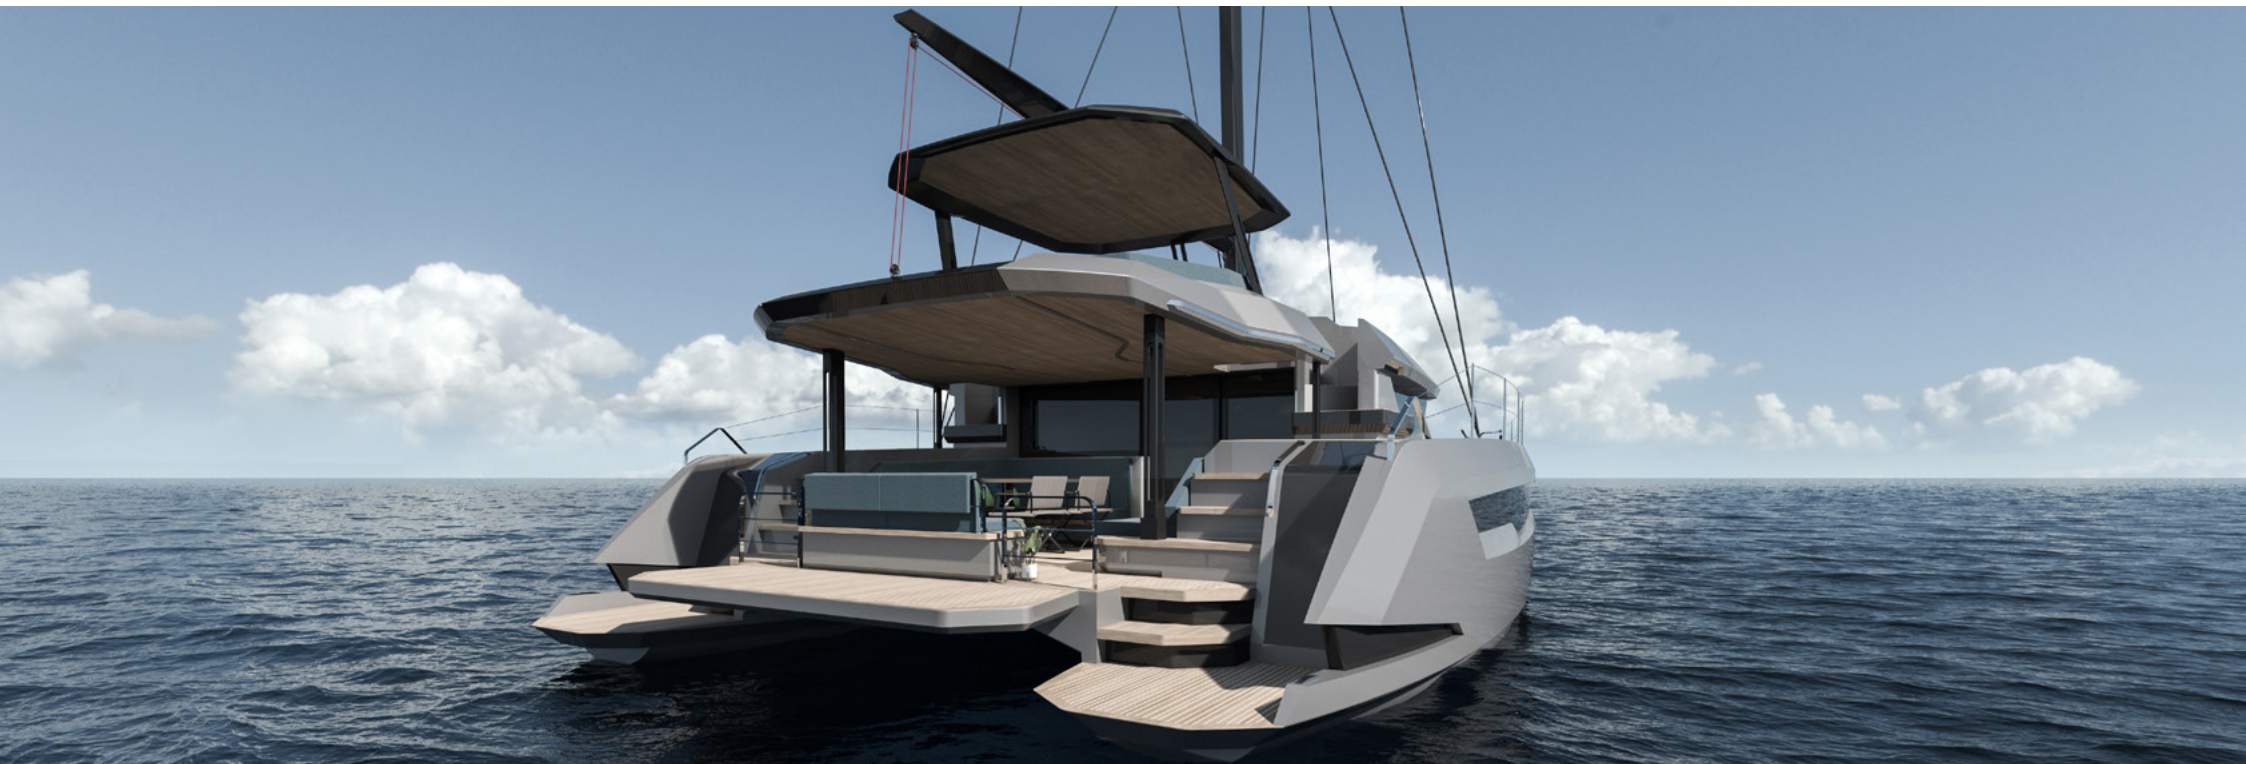

CONSTRUCTION

HULL	ALUMINIUM 5083
SUPERSTRUCTURE	ALUMINIUM 5083
SYSTEM VOLTAGE	48/24
BATTERY BANK	40 KW LITHIUM 48 V

Layout

Exterior

Portofino 47 is the new catamaran presented by Portofino Shipyards. It was designed to optimize the guest experience and all the on-board services. One of the main features, which sets it apart from other catamarans, is the amidship engine room.

Exterior

Portofino 47 has a unique layout. Outside and inside spaces are optimized to increase guest's comfort and privacy, emphasizing connection with sea and the on-board experience. The stern area is completely editable thanks to the modular sofa and the lifting platform.