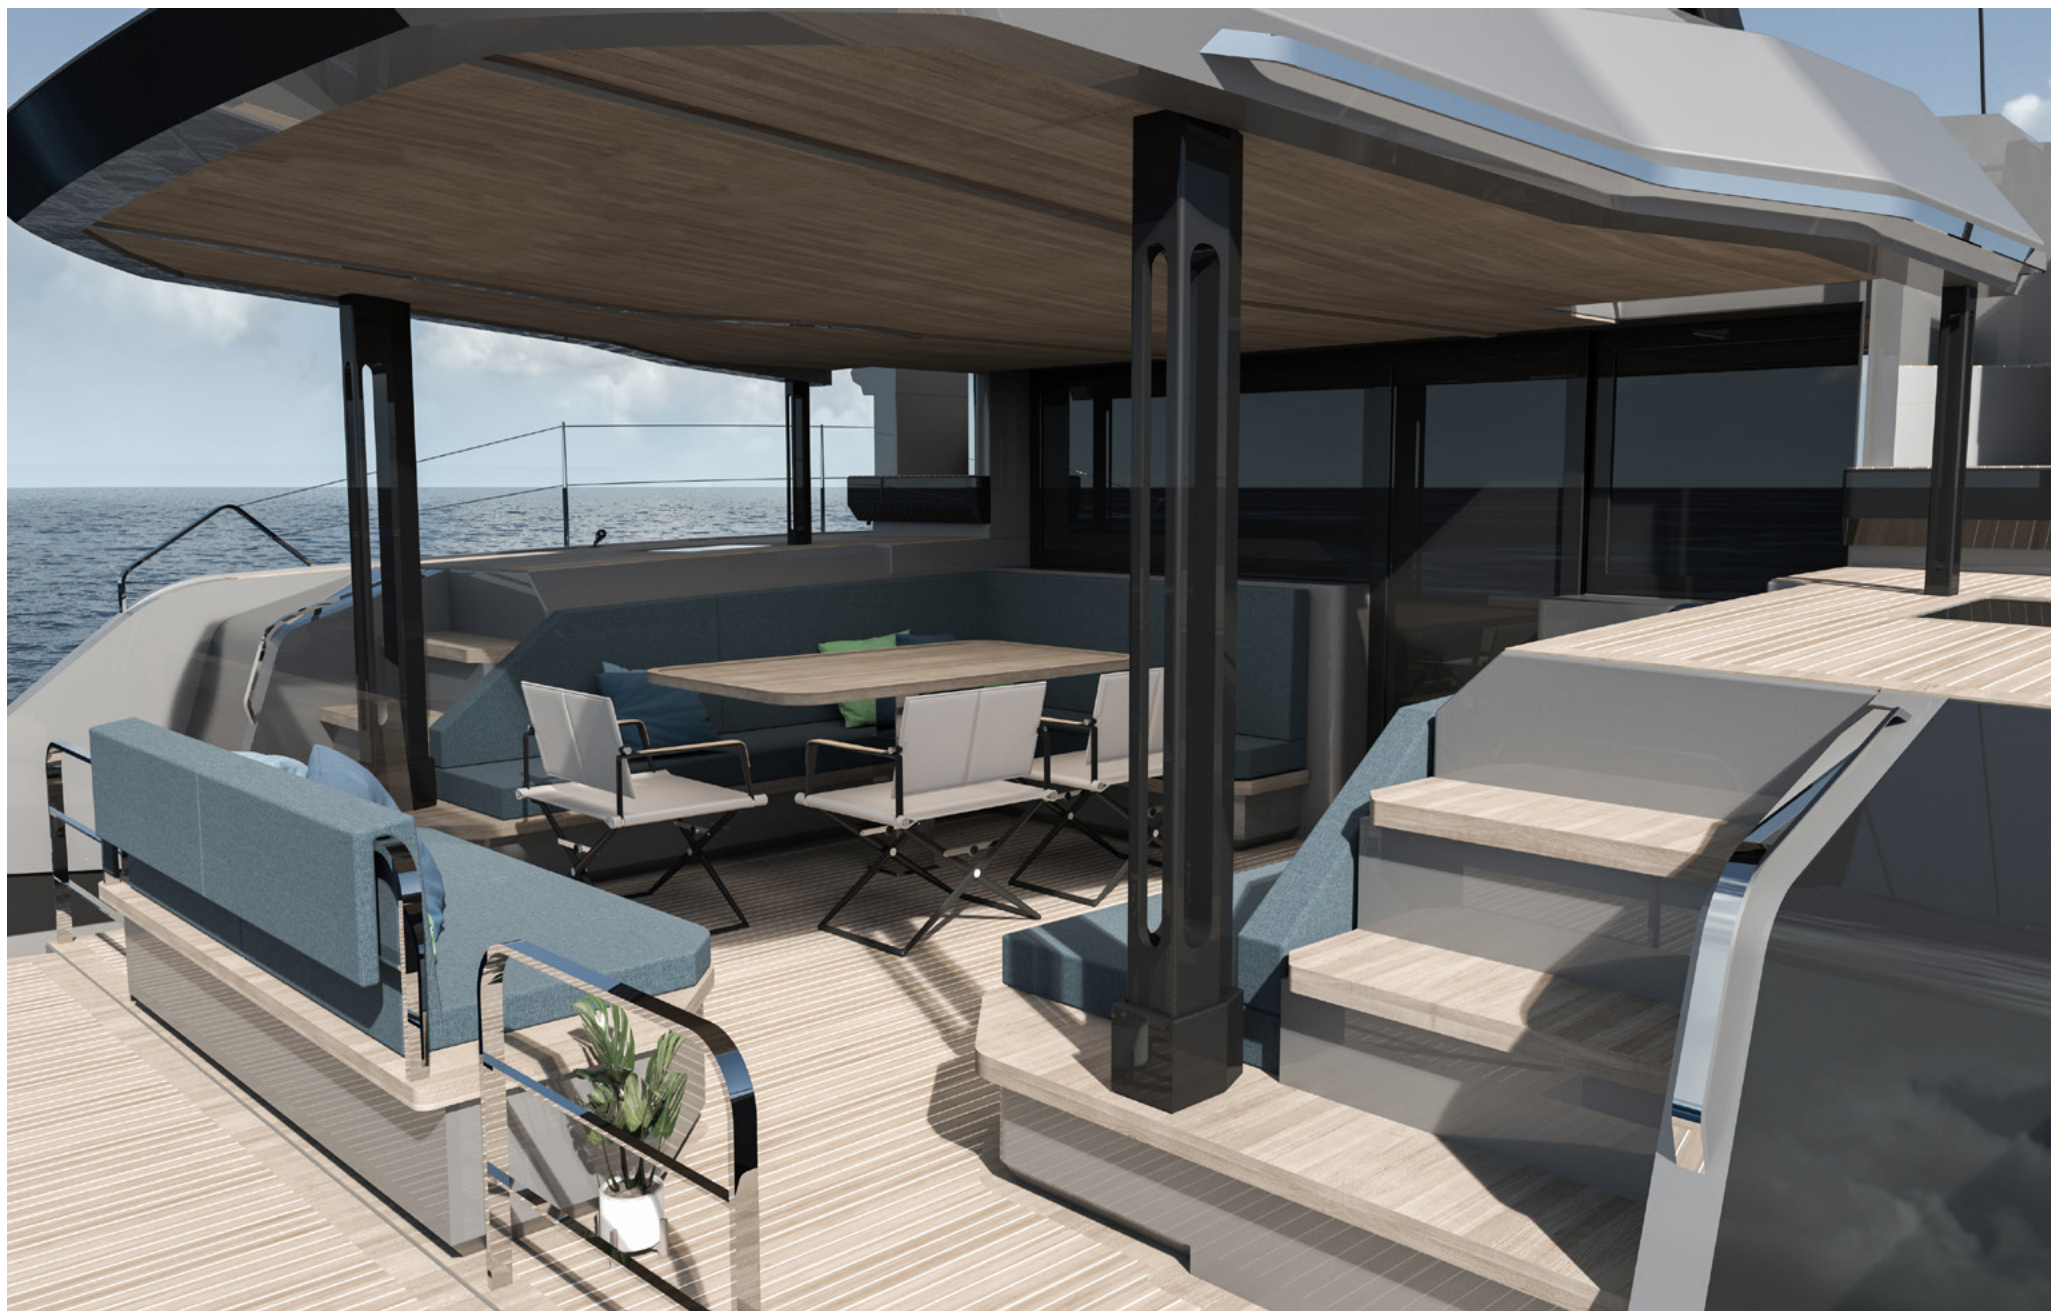

CONSTRUCTION

HULL	ALUMINIUM 5083
SUPERSTRUCTURE	ALUMINIUM 5083
SYSTEM VOLTAGE	48/24
BATTERY BANK	40 KW LITHIUM 48 V

Layout

Exterior

Portofino 47 is the new catamaran presented by Portofino Shipyards. It was designed to optimize the guest experience and all the on-board services. One of the main features, which sets it apart from other catamarans, is the amidship engine room.

Exterior

Exterior

Exterior

The bow area features a door that allows access to the lounge where guests can relax and enjoy outside space. The forward ladder allows access to the sea. The architecture of the exteriors is focused on overlapped surfaces that define both the shape and the function of the spaces.

Exterior

Portofino 47 has a unique layout. Outside and inside spaces are optimized to increase guest's comfort and privacy, emphasizing connection with sea and the on-board experience. The stern area is completely editable thanks to the modular sofa and the lifting platform.